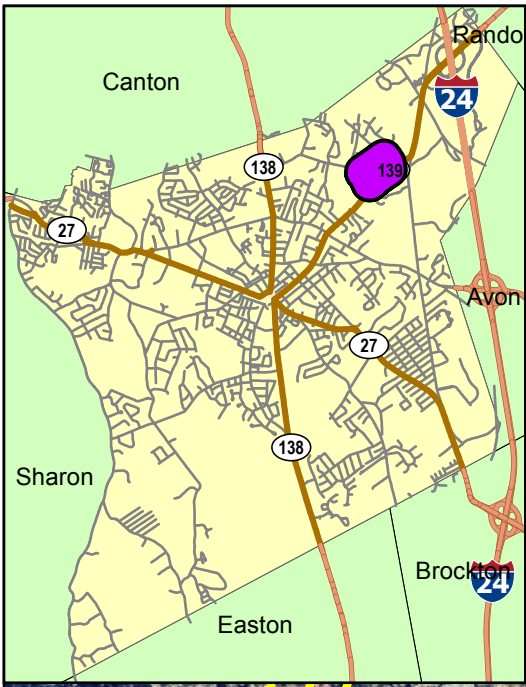

Trail Map from 'Capen Reynolds Farm / Dog Park' to Glen Echo Blvd

Trails - Dog Park To Glen Echo Blvd
 Distance in Miles
 Green
 Red
 Parcels - Conservation
 Parcels - Private

0 25 50 100 Feet
 1 inch equals 100 Feet