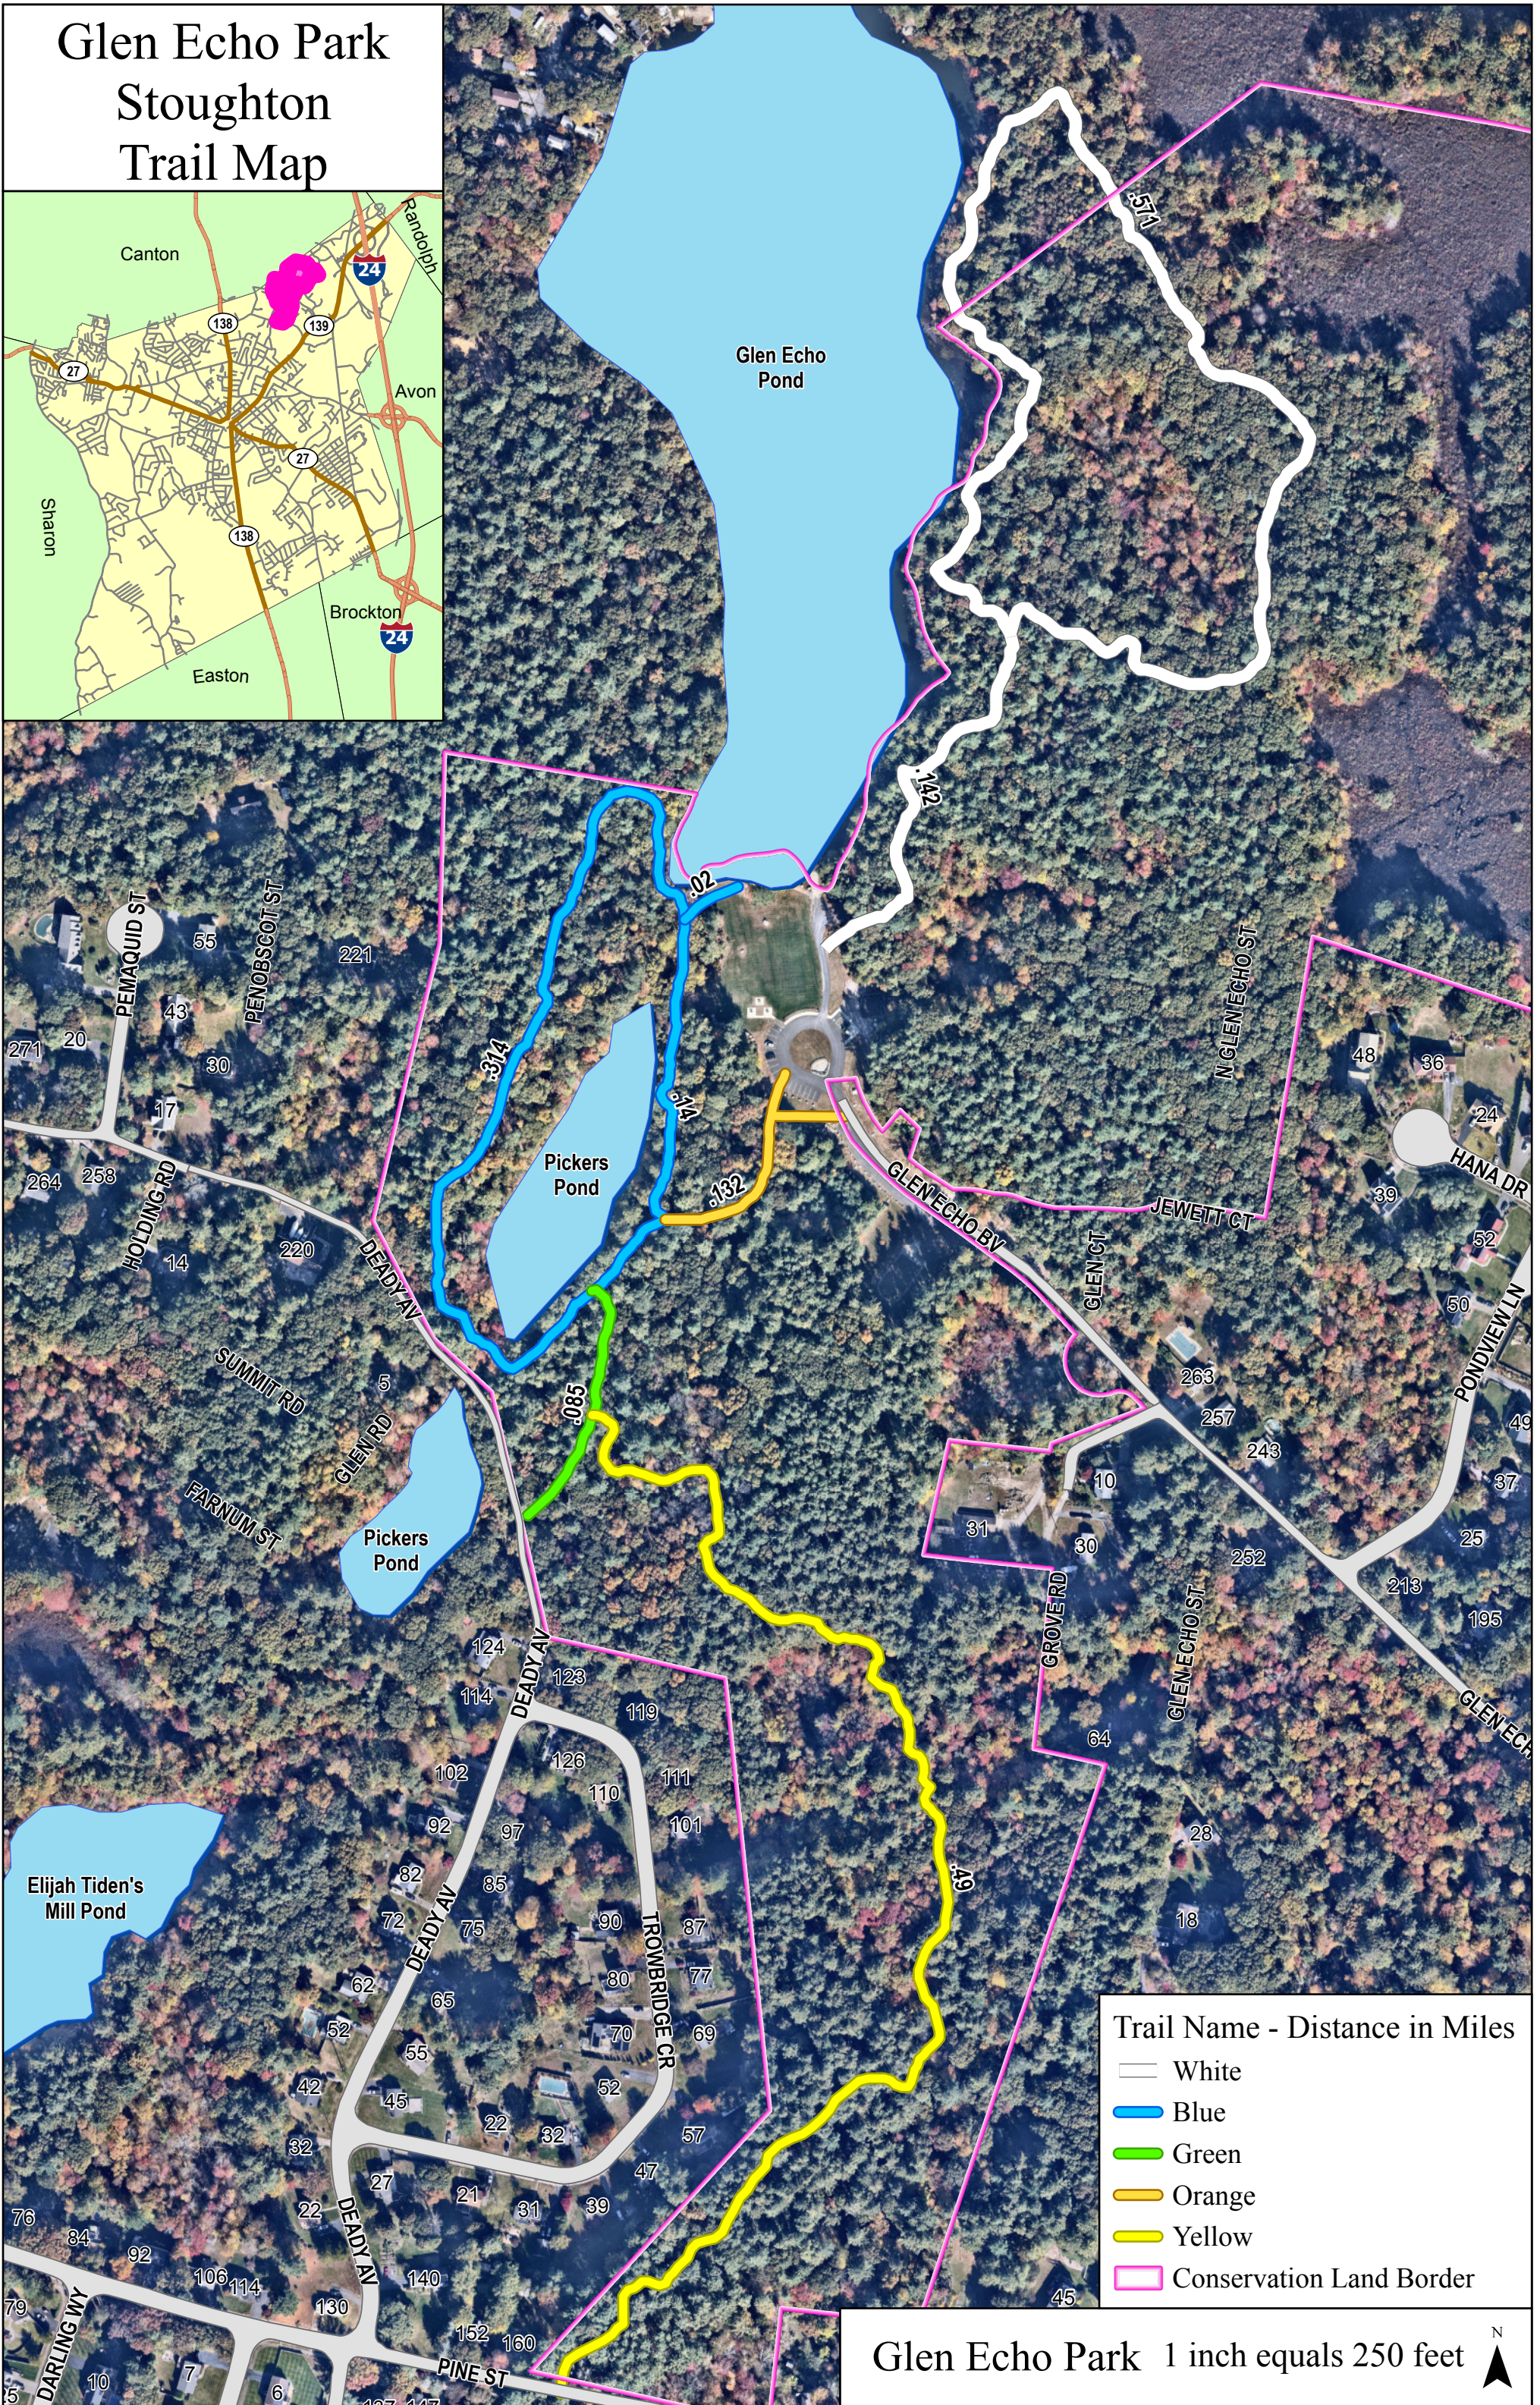

# Glen Echo Park Stoughton Trail Map

Trail Name - Distance in Miles	
White	0.571
Blue	0.2, 0.14, 0.314
Green	0.085
Orange	0.132
Yellow	0.479
Pink	Conservation Land Border

Glen Echo Park 1 inch equals 250 feet